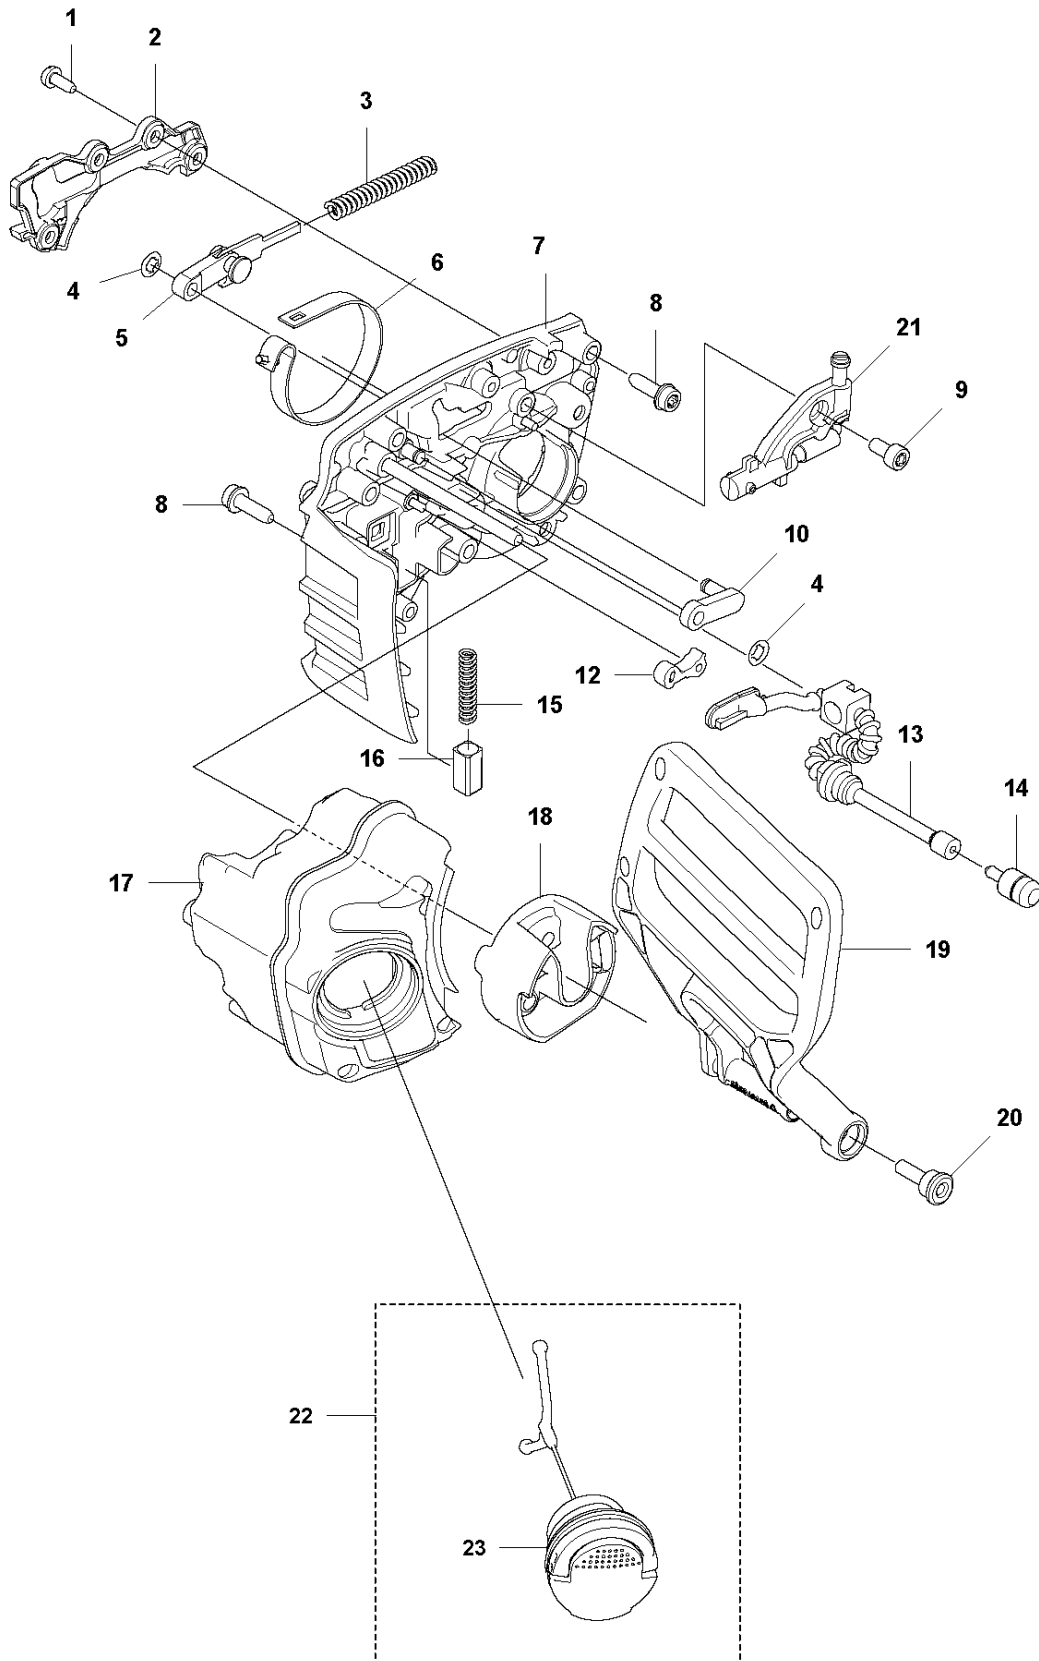

C 540iXP
CHAIN BRAKE

CHAIN BRAKE

540iXP

Ref	Part No	Description	Remark	QTY KIT
1	526 22 18-01	SCREW CITXPANT		4
2	593 64 16-01	COVER	Brake	1
3	595 02 61-01	BRAKE SPRING		1
4	596 30 24-01	WASHER	Locking	2
5	599 23 19-01	KNEE JOINT ASSY		1
6	585 59 03-01	BRAKE BAND		1
7	596 95 36-01	CHASSIS ASSY	Rear handle	1
8	573 92 58-01	SCREW ITXSCFT		1
9	525 82 49-04	SCREW ITXSCM		1
10	593 72 23-01	DRIVE LINK	Knee Joint	1
12	505 20 12-01	CATCH		1
13	592 92 08-01	OIL HOSE		1
14	503 96 75-01	OIL PLUMMET		1
15	503 43 65-01	POSITION SPRING		1
16	537 21 07-01	SPRING GUIDE		1
17	593 01 51-01	OIL TANK	Assy	1
18	594 91 98-01	HAND GUARD		1
19	594 91 96-01	HAND GUARD		1
20	580 28 42-01	SCREW		1
21	544 18 01-03	OIL PUMP ASSY		1
22	522 62 00-03	TANK CAP ASSY		1
23	589 24 11-01	GASKET		1