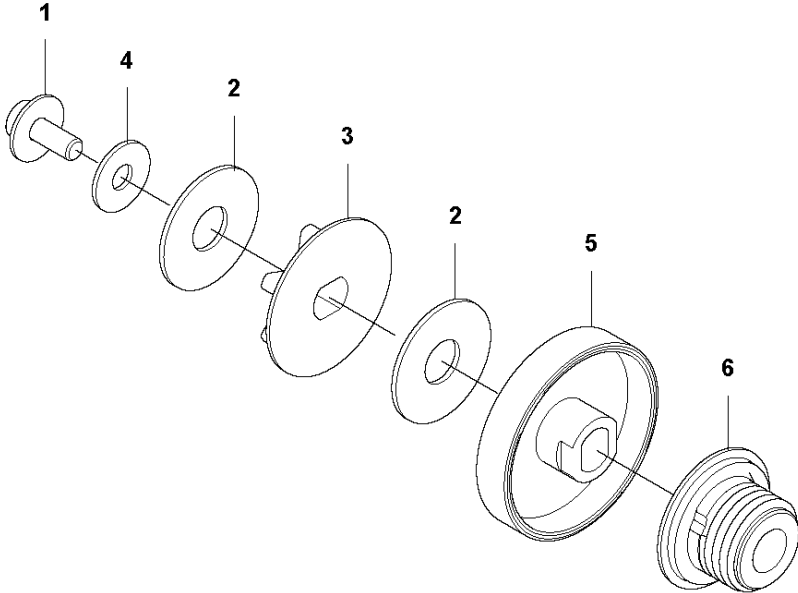

B 540iXP
CLUTCH

14